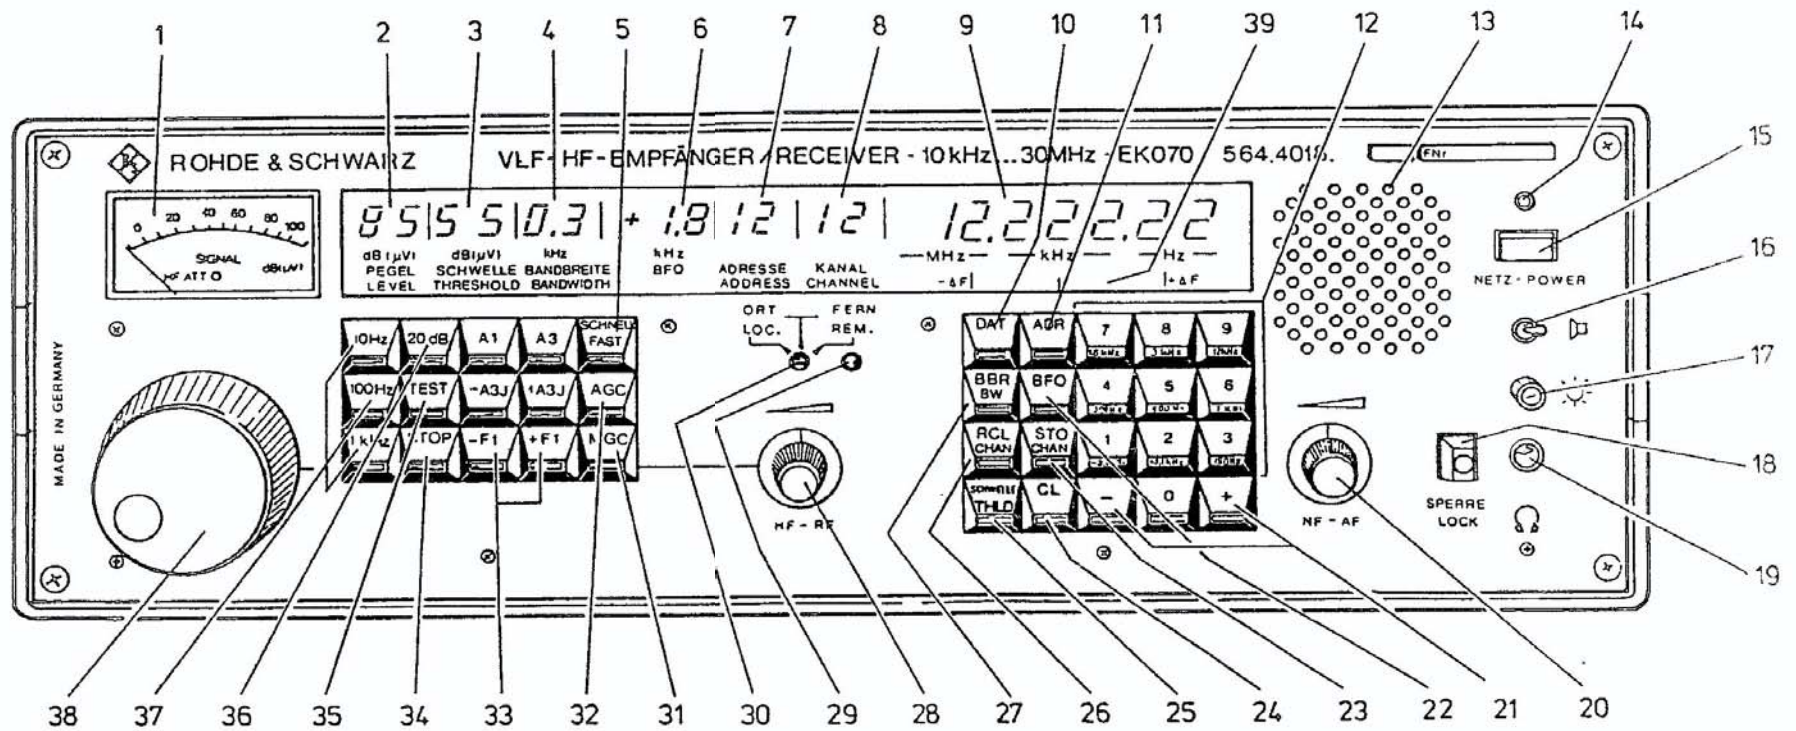

**VLF - HF - RECEIVER
EK 070**

 Repair Manual
 Part 6: Repair

- 6.91/6.92 -

Fig. 6.7 Front View of EK 070 (Control Diagram, LED Version)